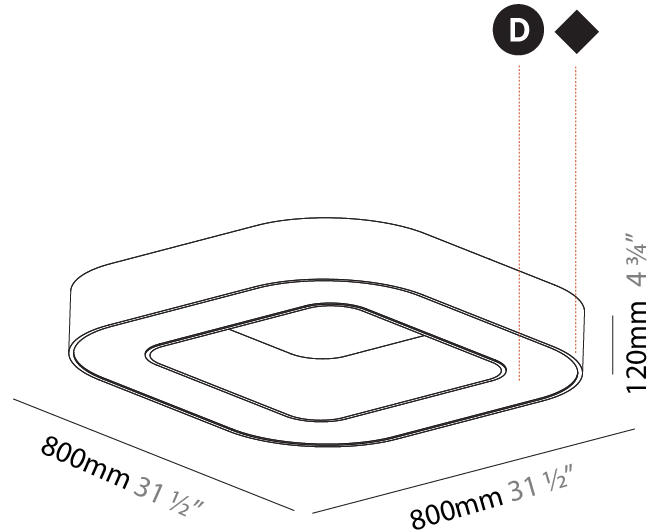

GENERAL

Series: Glorious
Subseries: Glorious Quantum
Brand: Prolicht
Division: Architectural
Mounting Type: Surface
Mounting Location: Ceiling
Subcategory: Ambient

PHYSICAL

Shape: Square
Length (mm): 800
Length (in): 31 1/2
Width (mm): 800
Width (in): 31 1/2
Height (mm): 120
Height (in): 4 3/4
Light Distribution: Direct
Weight (kg): 9.04
Weight (lbs): 19.92
Diffuser: PMMA - Opal or Micro-Prism
Fixture Finish: SSR / BKV / CWI / CRY / HAB / LAG / UFT / ITA / RUA / RUR / MIC / FTG / MYG / TWT / LOD / PUS / FRO / FUP / KIA / POP / BLS / SPG / MEY / GOH / GUM / CHC / COM / ABZ / JAG / OBR / MOS / ROR
Fixture Material: Aluminum

ELECTRICAL

Lamp Type: LED (Zhaga Standard)
Input Wattage (W): 40
Total Output Wattage (W): 32 / 25.6 (3500K)
Dimming: Non-Dimming / Phase Dimming (120Vac only) / 0-10V Dimming
Driver Included: Yes
Driver Location: Integrated
Driver Type: Constant Current - 120 / 277Vac
Driver Class: Class 2
Input Voltage (V): 120 - 277
Constant Current (MA): 350 / 800 (3500K)

LED

Color Temperature (°K): 3000 / 3500 / 4000
Max. Delivered Lumen (lm): 3690 / 3822 / 3900
CRI: >80 CRI
Efficiency (%): 65
Lamp Life (hrs): 50000

OPTICAL

RATINGS AND CERTIFICATIONS

Certified By: Certified for North American Standards
IP rating: IP20